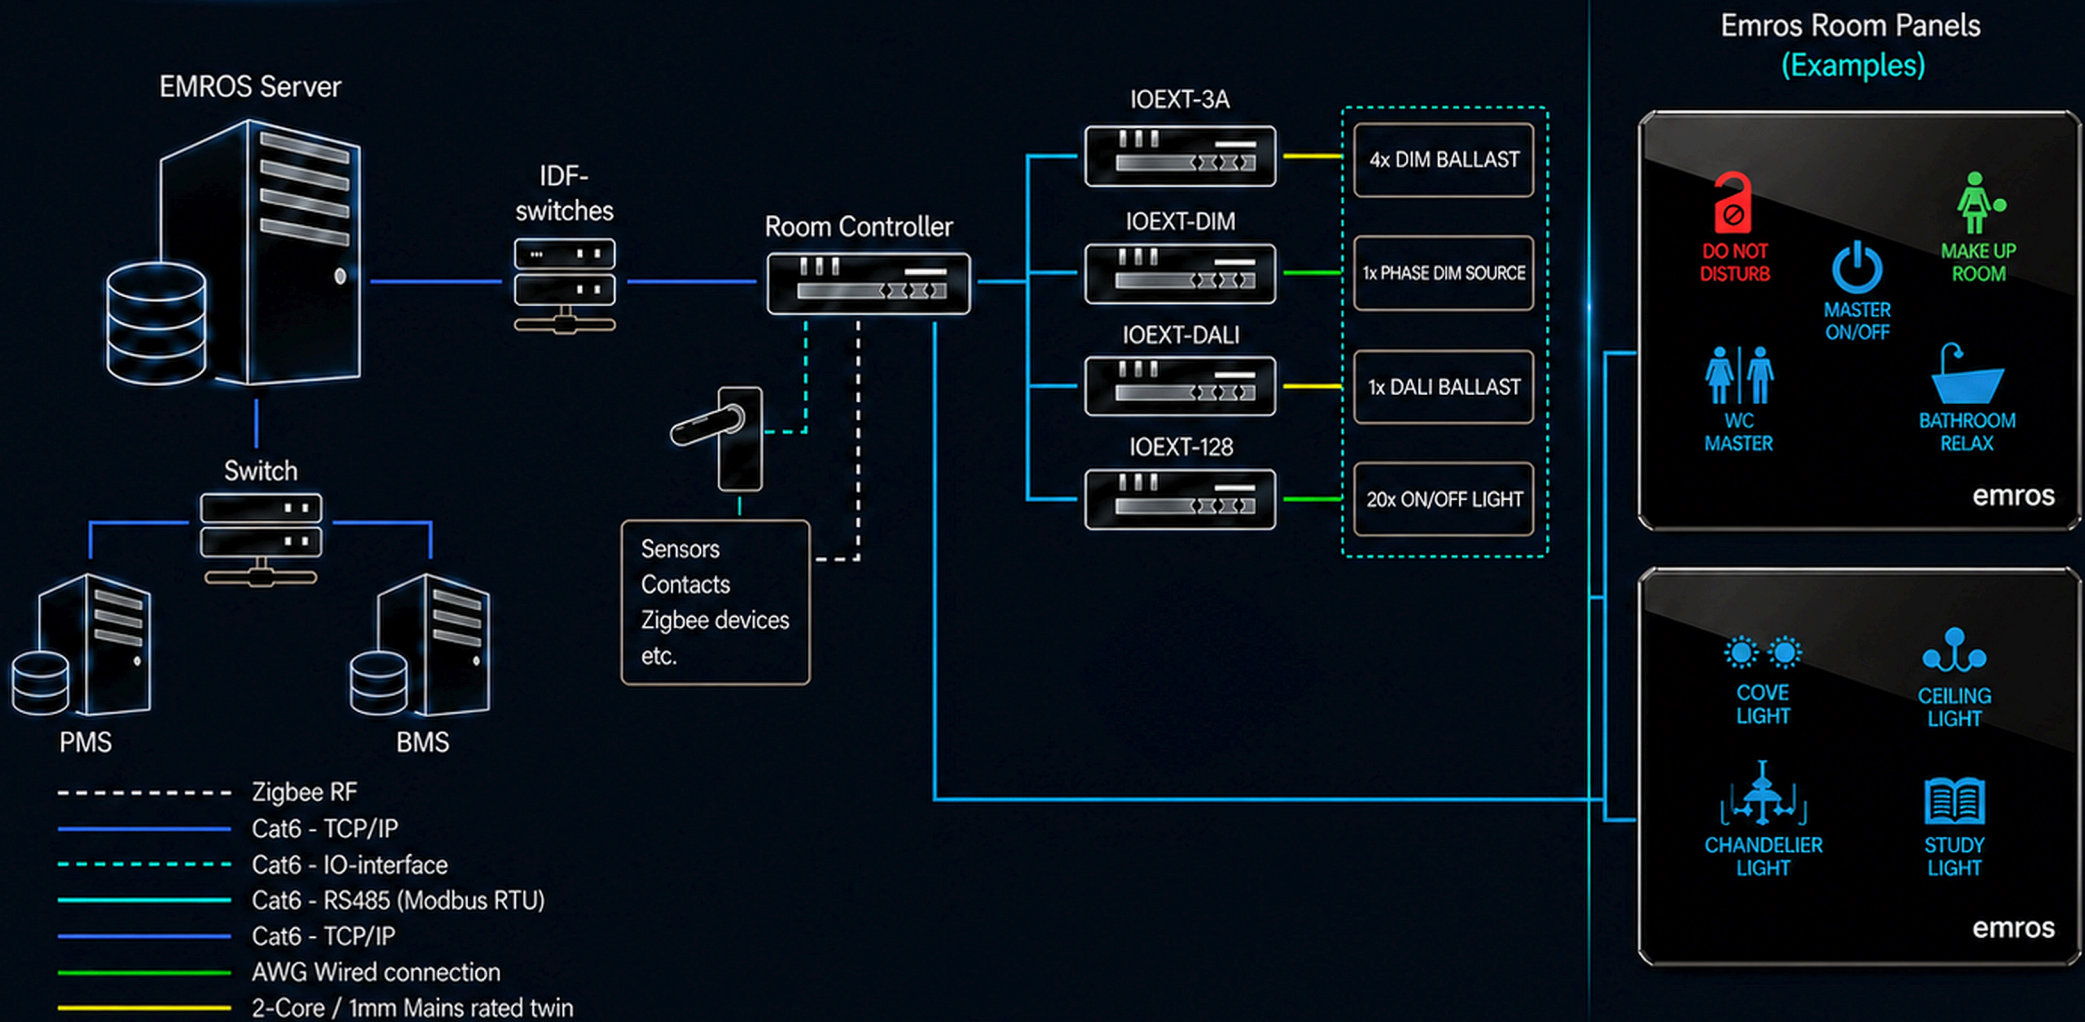

1. Thermostat

Temperature, fan mode and auto control in a sleek digital interface.

2. Scene & Lighting Control

One-touch access to guest scenes such as welcome, night, TV and relax.

3. Key Card Power Switch

Elegant power activation for occupied-room energy control.

4. Room Number Signage

Premium illuminated room identity with service and call status indication.

Built Around Your Project

Exact Button Count
Configured as per your requirement.

Custom Icons & Labels
Match your brand, language & style.

Project-Specific Functions
Only the functions you need, nothing extra.

Finish & Branding Alignment
Consistent with your interiors and brand standards.

EMROS GRMS Online Topology (Simplified)

Connected

All systems work together in real time.

Customizable

Tailored to match your brand and operations.

Scalable

Built to grow with your property portfolio.

Integrated Software & Control Platform