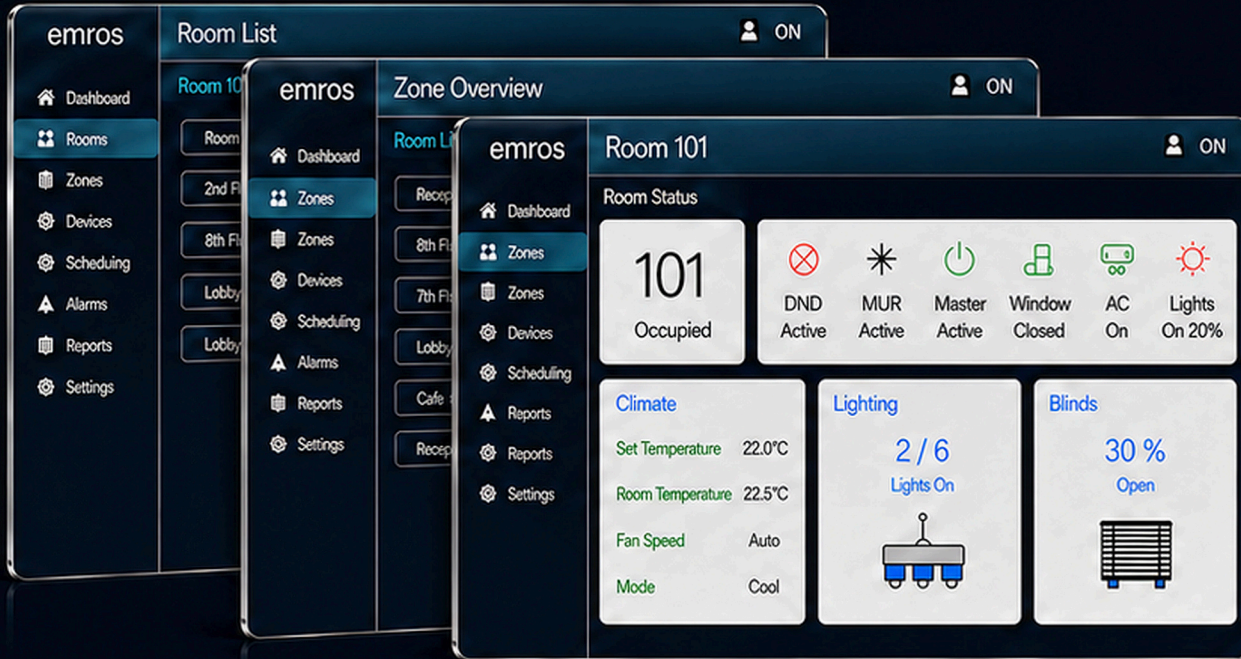

Integrated Software & Control Platform

emros

Beyond guest-facing panels, Emros delivers the in-house intelligence behind the room.