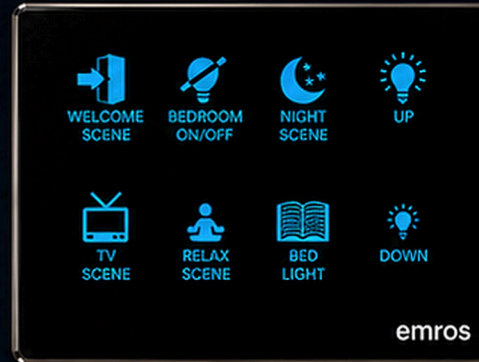

Designed for Comfort. Powered by Intelligence.

Intelligent room technologies that work quietly in the background, so guests enjoy comfort and privacy while hotels run efficiently.

Smart Technology. Silent Comfort.

Guest Room Management

Privacy & Service

Energy-Aware Automation

Custom Interfaces, Precisely Configured

The panels shown here are example configurations. We customize icons, button count, functions and layout to match your project requirements.

1. Thermostat

Temperature, fan mode and auto control in a sleek digital interface.

2. Scene & Lighting Control

One-touch access to guest scenes such as welcome, night, TV and relax.

3. Key Card Power Switch

Elegant power activation for occupied-room energy control.

4. Room Number Signage

Premium illuminated room identity with service and call status indication.

Built Around Your Project

Exact Button Count
Configured as per your requirement.